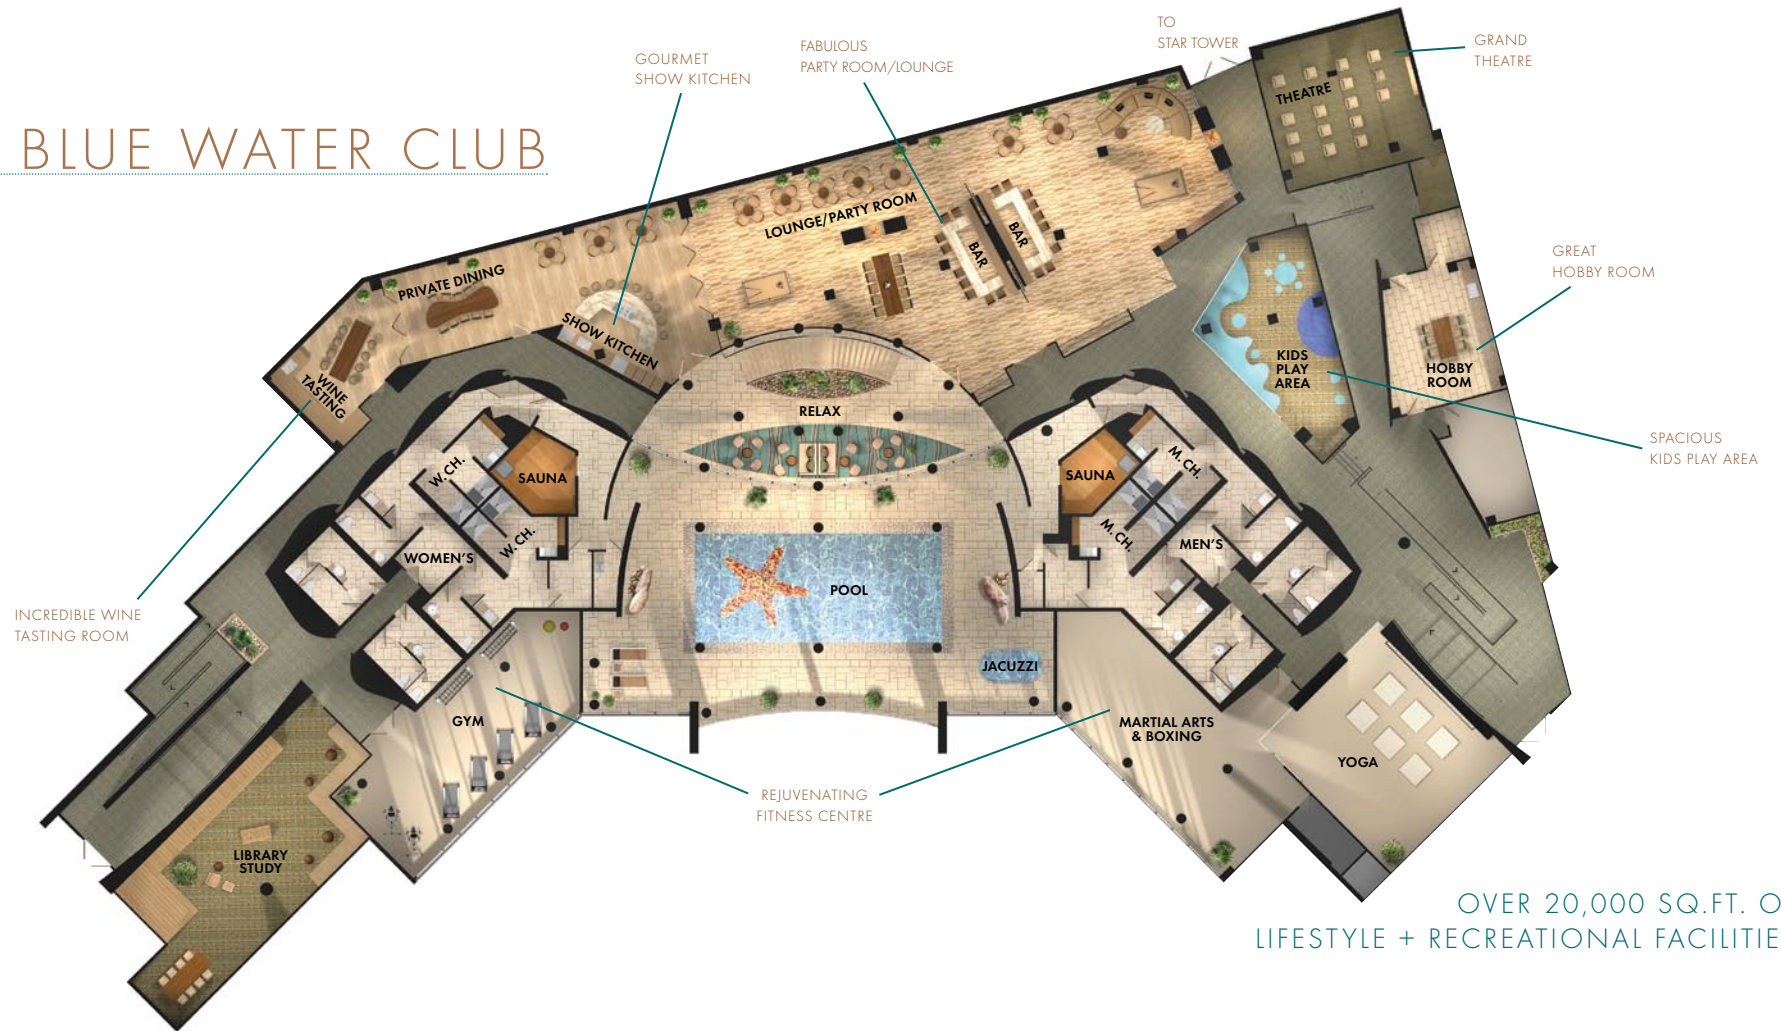

THE BLUE WATER CLUB

OVER 20,000 SQ.FT. OF
LIFESTYLE + RECREATIONAL FACILITIES